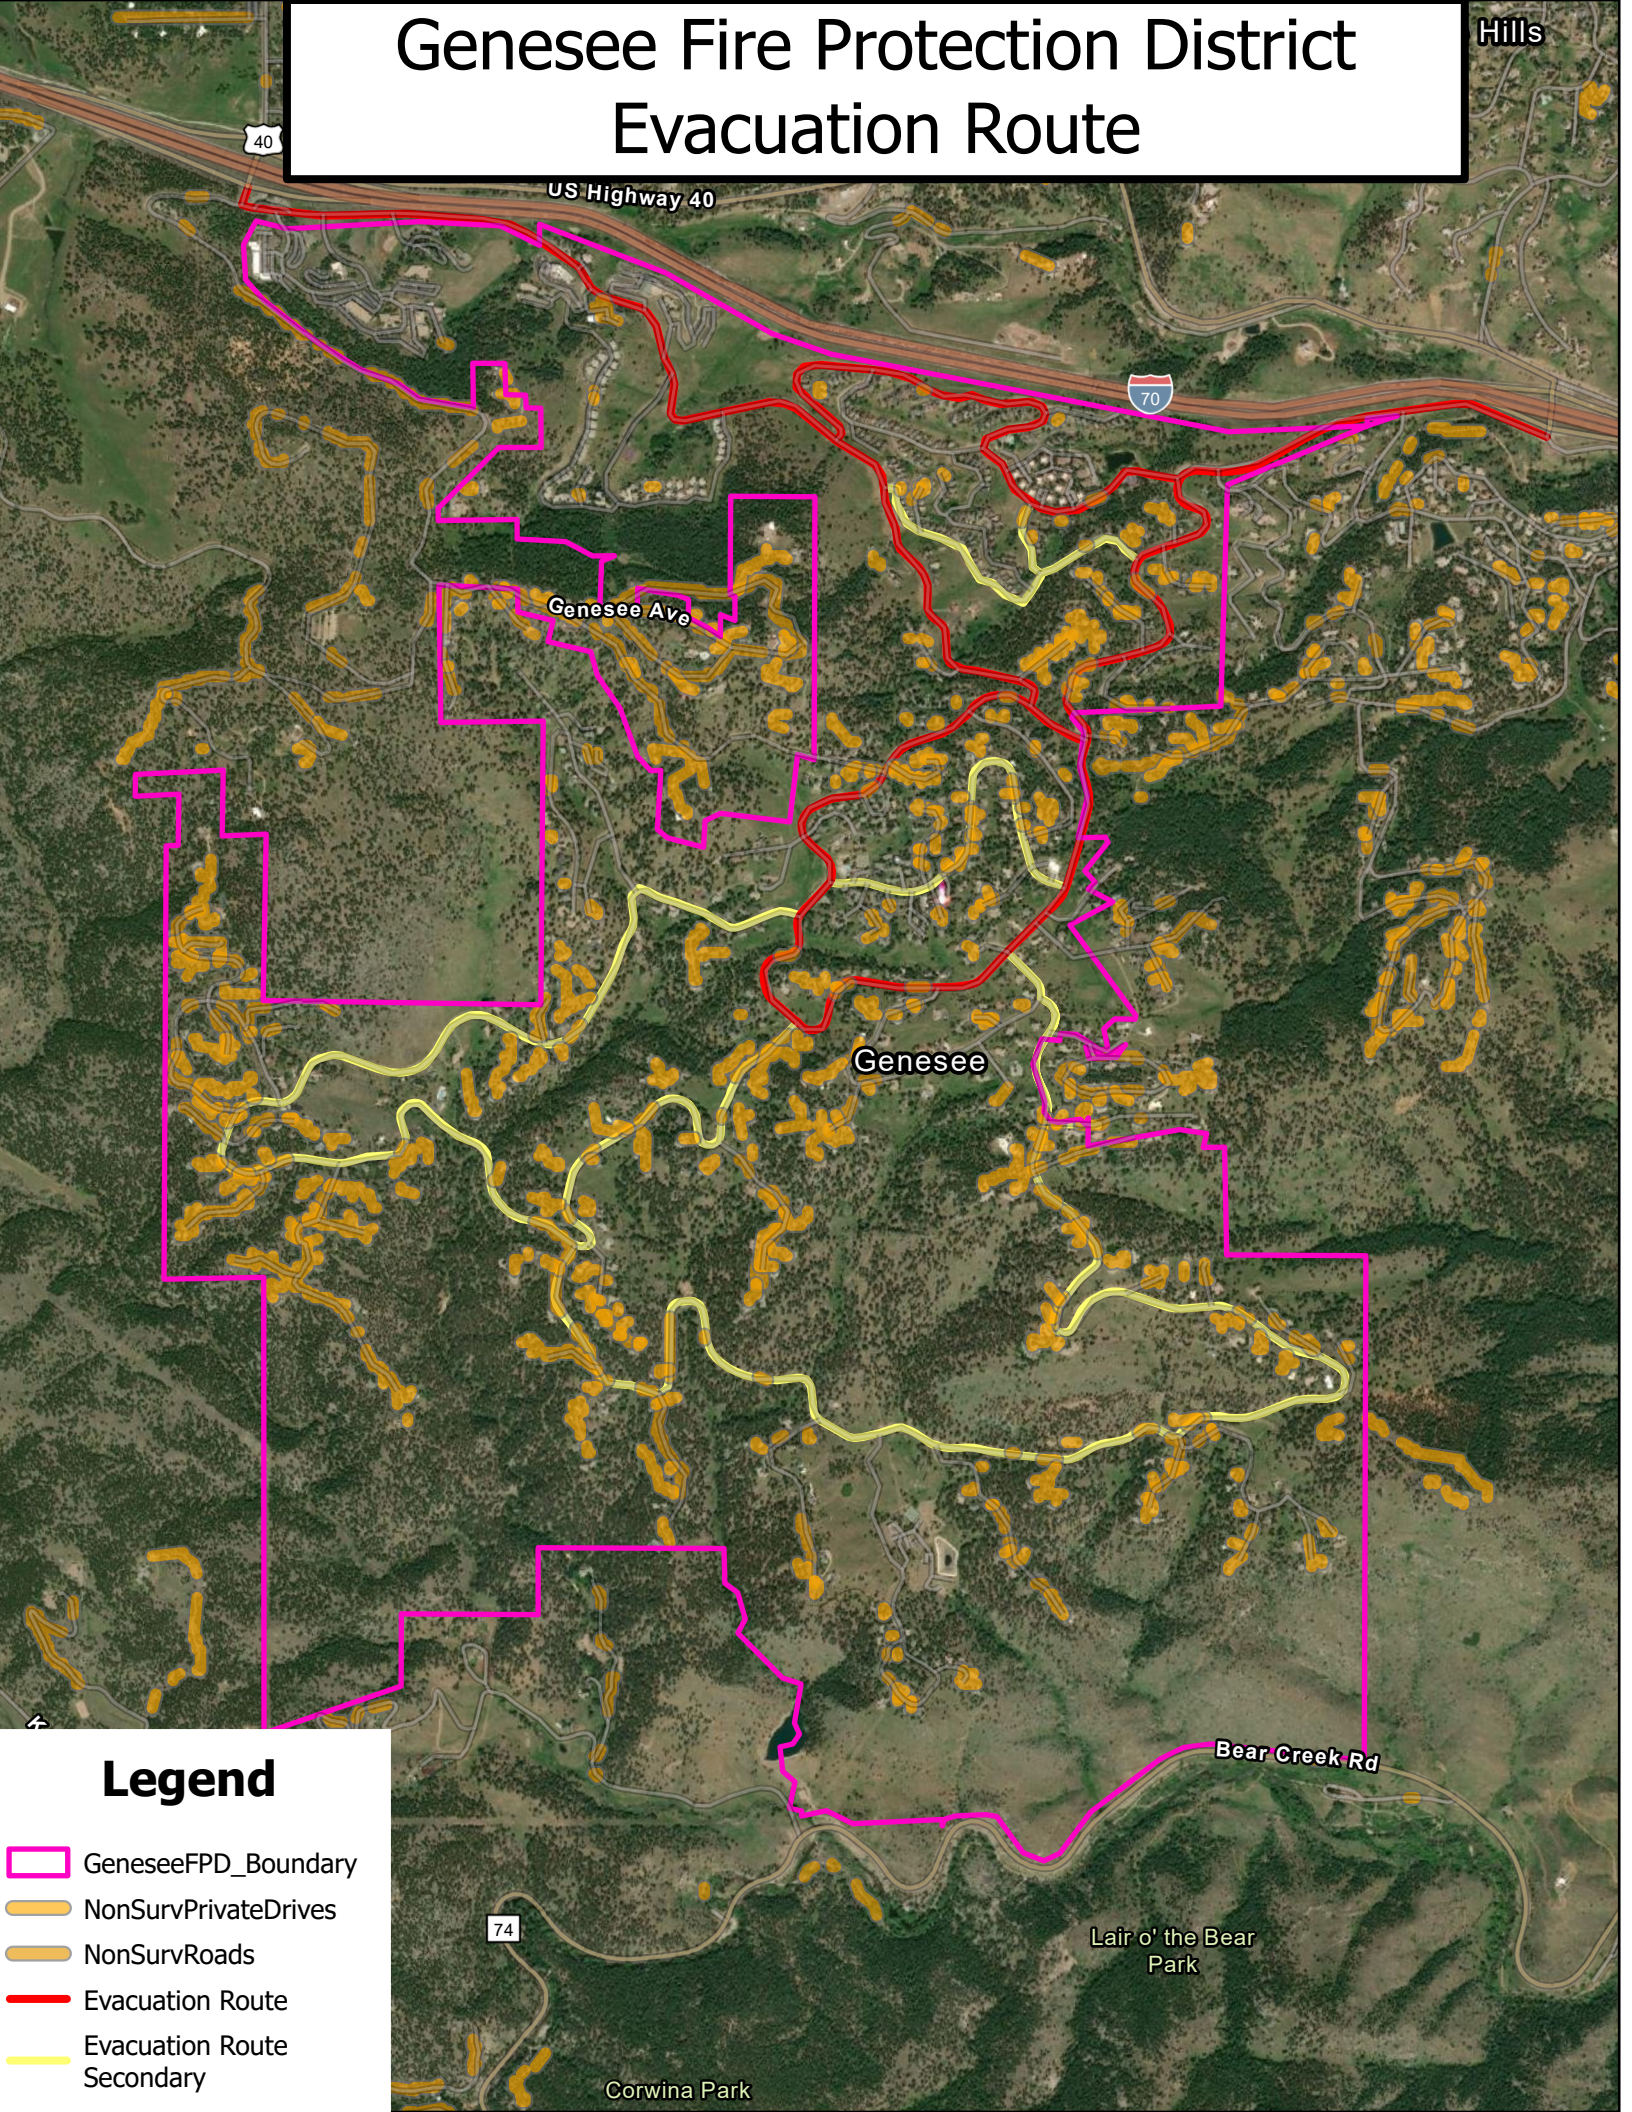

# Genesee Fire Protection District Evacuation Route

Hills

## Legend

- GeneseeFPD\_Boundary
- NonSurvPrivateDrives
- NonSurvRoads
- Evacuation Route
- Evacuation Route Secondary

40

US Highway 40

70

Genesee Ave

Genesee

Bear Creek Rd

74

Lair o' the Bear  
Park

Corwina Park