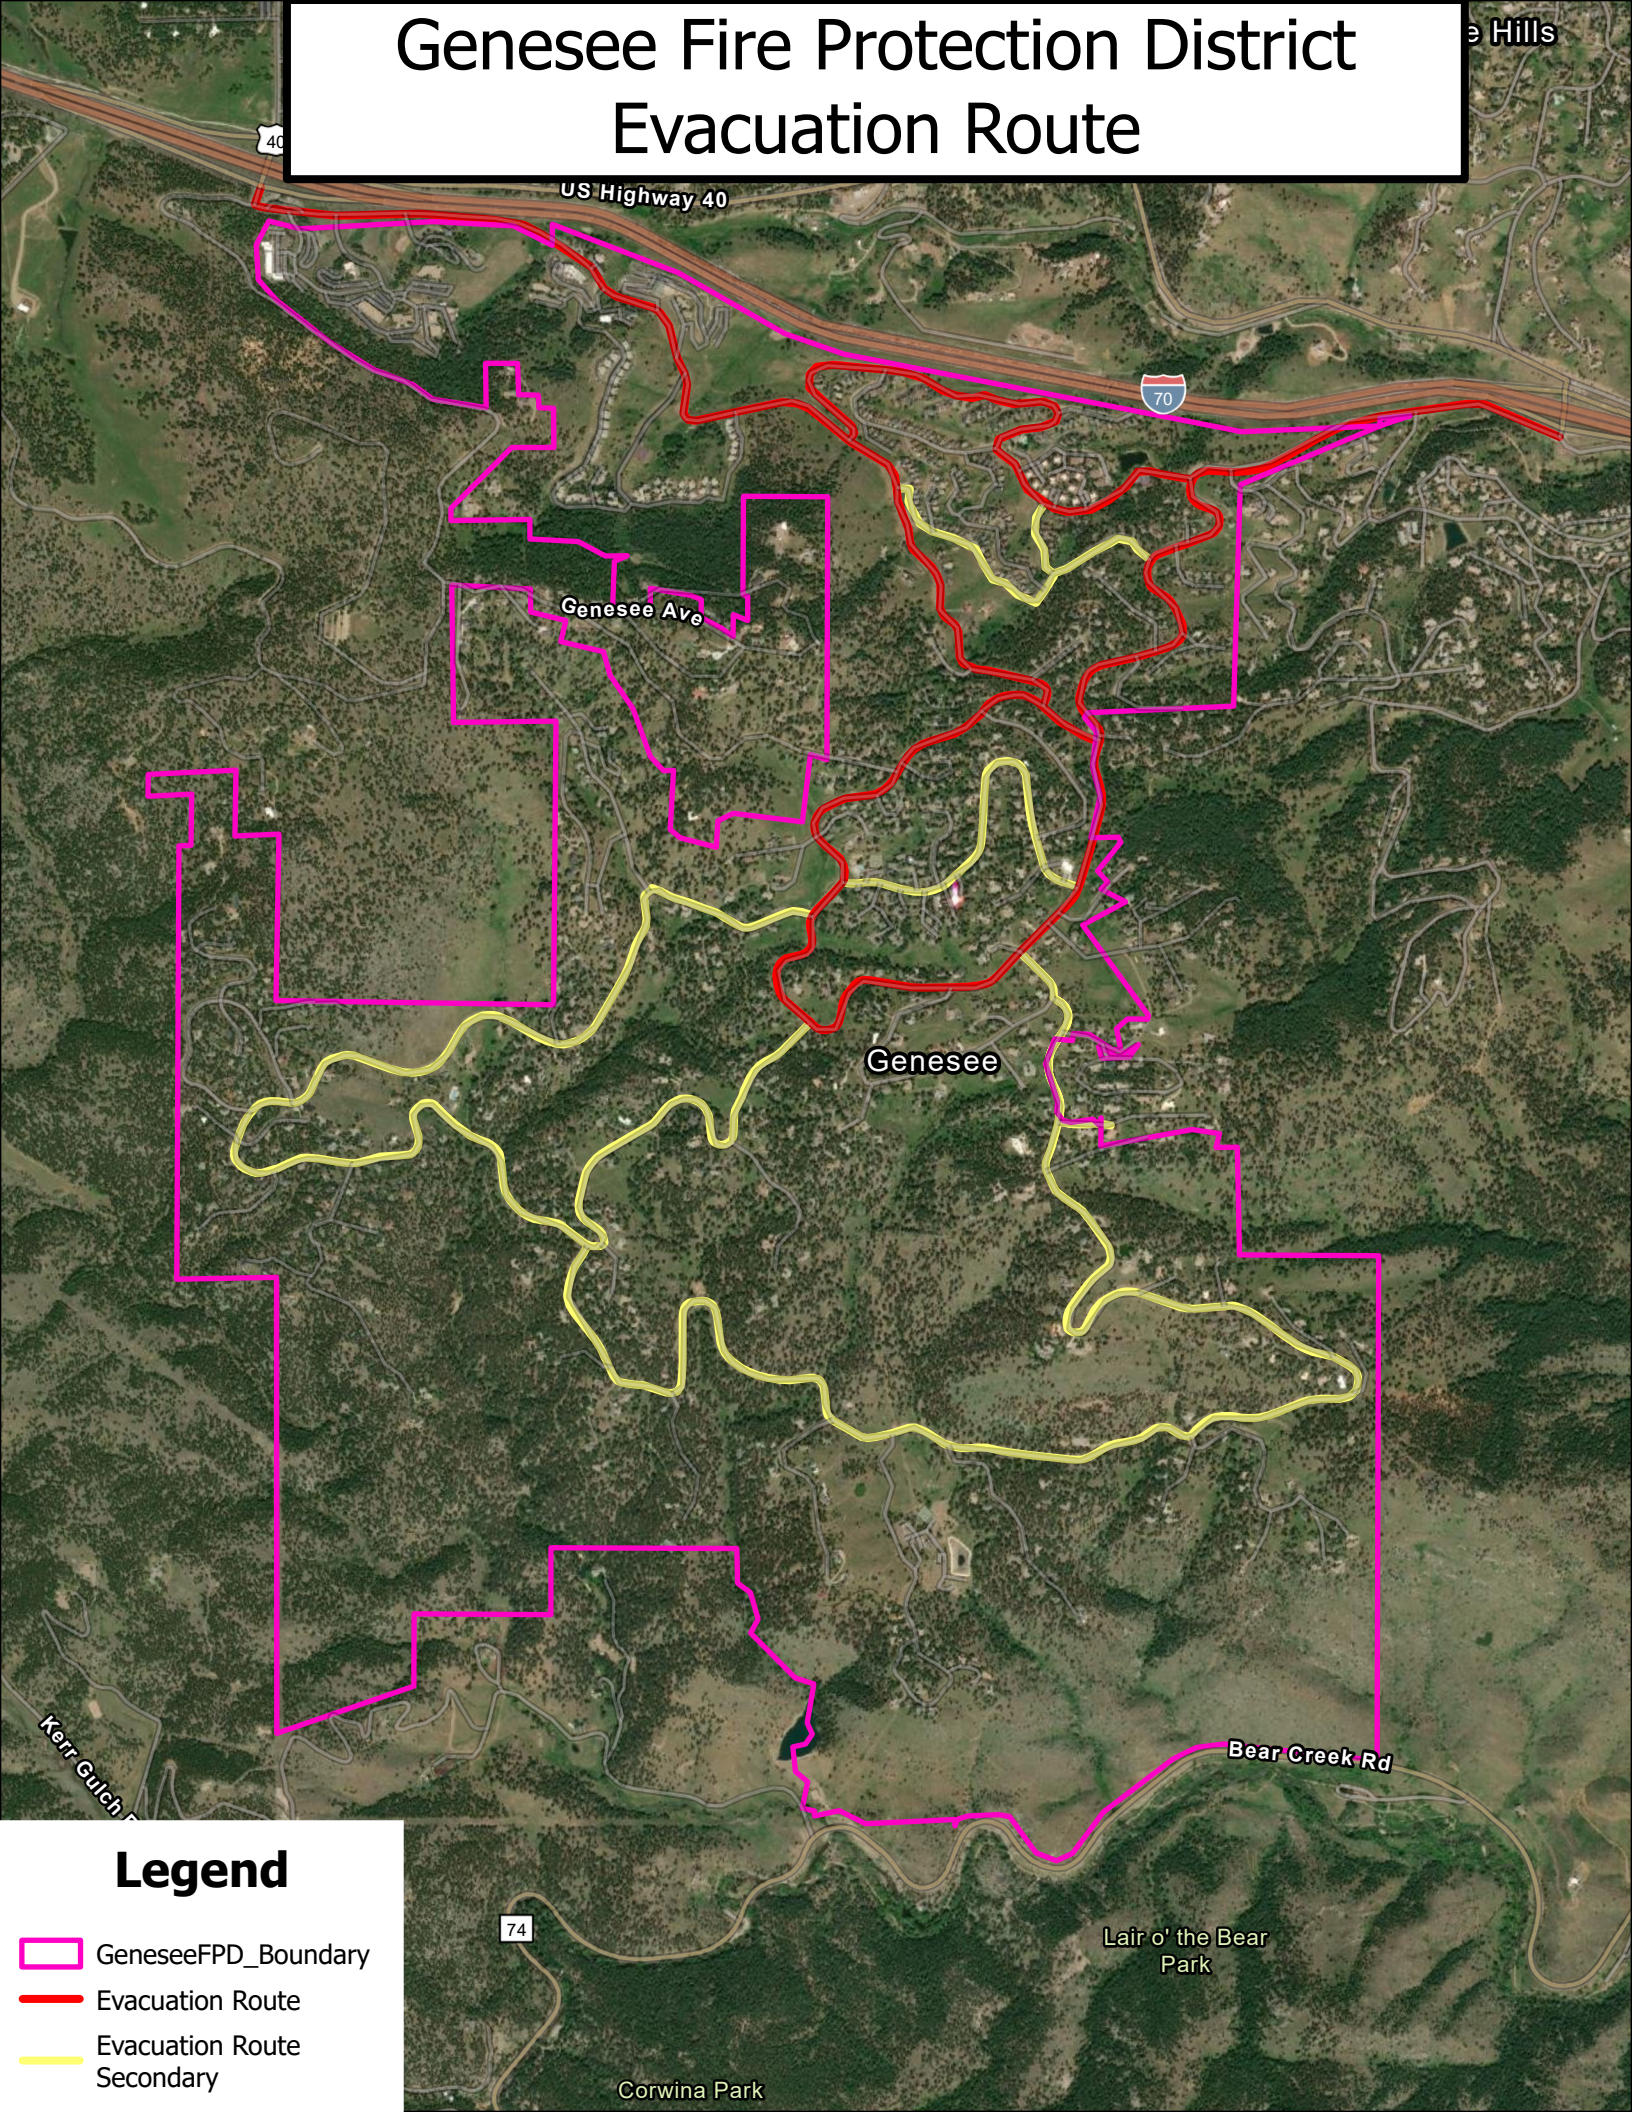

Genesee Fire Protection District Evacuation Route

Legend

-  GeneseeFPD_Boundary
-  Evacuation Route
-  Evacuation Route Secondary